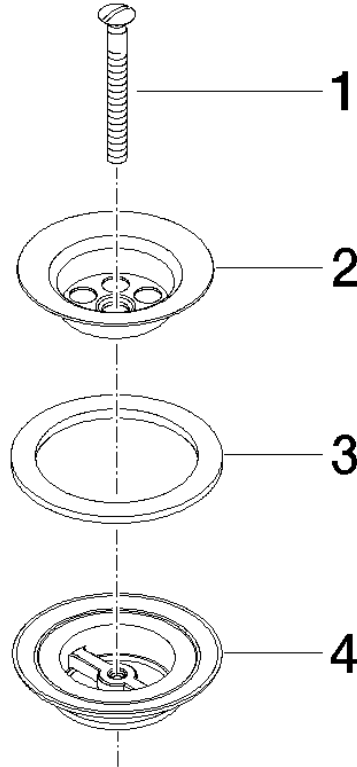

**Grated waste 1 1/4" - Brushed Dark Platinum**

IMO

10 100 970

Fits: IMO, LULU, MADISON, MEM, TARA,  
CL.1, LISSÉ, VAIA, META, CYO

	Brushed Dark Platinum	10 100 970-99
	Chrome	10 100 970-00
	Brushed Platinum	10 100 970-06
	Platinum	10 100 970-08
	Durabass (23kt Gold)	10 100 970-09
	Dark Chrome	10 100 970-19
	Light Gold	10 100 970-26
	Brushed Light Gold	10 100 970-27
	Brushed Durabass (23kt Gold)	10 100 970-28
	Brushed Bronze	10 100 970-42
	Brushed Champagne (22kt Gold)	10 100 970-46
	Champagne (22kt Gold)	10 100 970-47
	Brushed Chrome	10 100 970-93

## Grated waste 1 1/4" - Brushed Dark Platinum

---

IMO

10 100 970

10 100 970

10 100 970

Parts for other finishes can be found here: [Chrome](#)

### Spare parts list

No.	Item Number	Name	Quantity used	Delivery time
1	09 30 30 115-99	screw	1	60
2	09 11 01 005-99	strainer	1	60
3	09 14 03 005 90	seal	1	60
4	09 11 01 007-07	pop-up waste	1	60