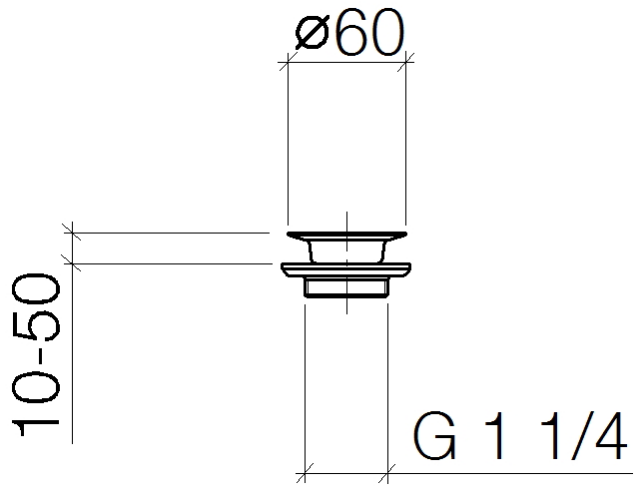

**Grated waste 1 1/4" - Brushed Dark Platinum**

IMO

10 100 970

Fits: IMO, LULU, MADISON, MEM, TARA,  
CL.1, LISSÉ, VAIA, META, CYO

	Brushed Dark Platinum	10 100 970-99
	Chrome	10 100 970-00
	Brushed Platinum	10 100 970-06
	Platinum	10 100 970-08
	Durabass (23kt Gold)	10 100 970-09
	Dark Chrome	10 100 970-19
	Light Gold	10 100 970-26
	Brushed Light Gold	10 100 970-27
	Brushed Durabass (23kt Gold)	10 100 970-28
	Brushed Bronze	10 100 970-42
	Brushed Champagne (22kt Gold)	10 100 970-46
	Champagne (22kt Gold)	10 100 970-47
	Brushed Chrome	10 100 970-93

## Grated waste 1 1/4" - Brushed Dark Platinum

---

IMO

10 100 970

10 100 970

10 100 970

Parts for other finishes can be found here: [Chrome](#)

### Spare parts list

No.	Item Number	Name	Quantity used	Delivery time
1	09 30 30 115-99	screw	1	60
2	09 11 01 005-99	strainer	1	60
3	09 14 03 005 90	seal	1	60
4	09 11 01 007-07	pop-up waste	1	60